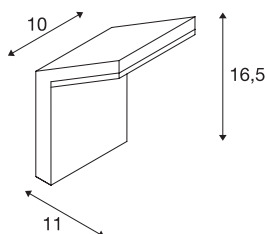

TECHNICAL DATA

| | |
|-----------------------------|-------------------|
| Item no. | 232905 |
| IP Code | IP 44 |
| Impact resistance class | IK 02 |
| Assembly | Surface |
| Assembly details | Wall |
| Primary nominal voltage | 220-240V ~50/60Hz |
| Secondary power / voltage | 110 mA |
| Safety class | I |
| Wattage | 9 W |
| Minimum ambient temperature | -20 °C |
| Maximum ambient temperature | 40 °C |
| Stroboscopic effect (SVM) | 0.02 |
| Lumen | 740 lm |
| Colour temperature | 3000 Kelvin |
| Beam angle | 120 ° |
| Color | anthracite |
| CRI | 80 |
| LXXBXX data | L70B50 |
| Service life | 25000 h |
| Width | 10 cm |
| Height | 16.5 cm |
| Depth | 11 cm |